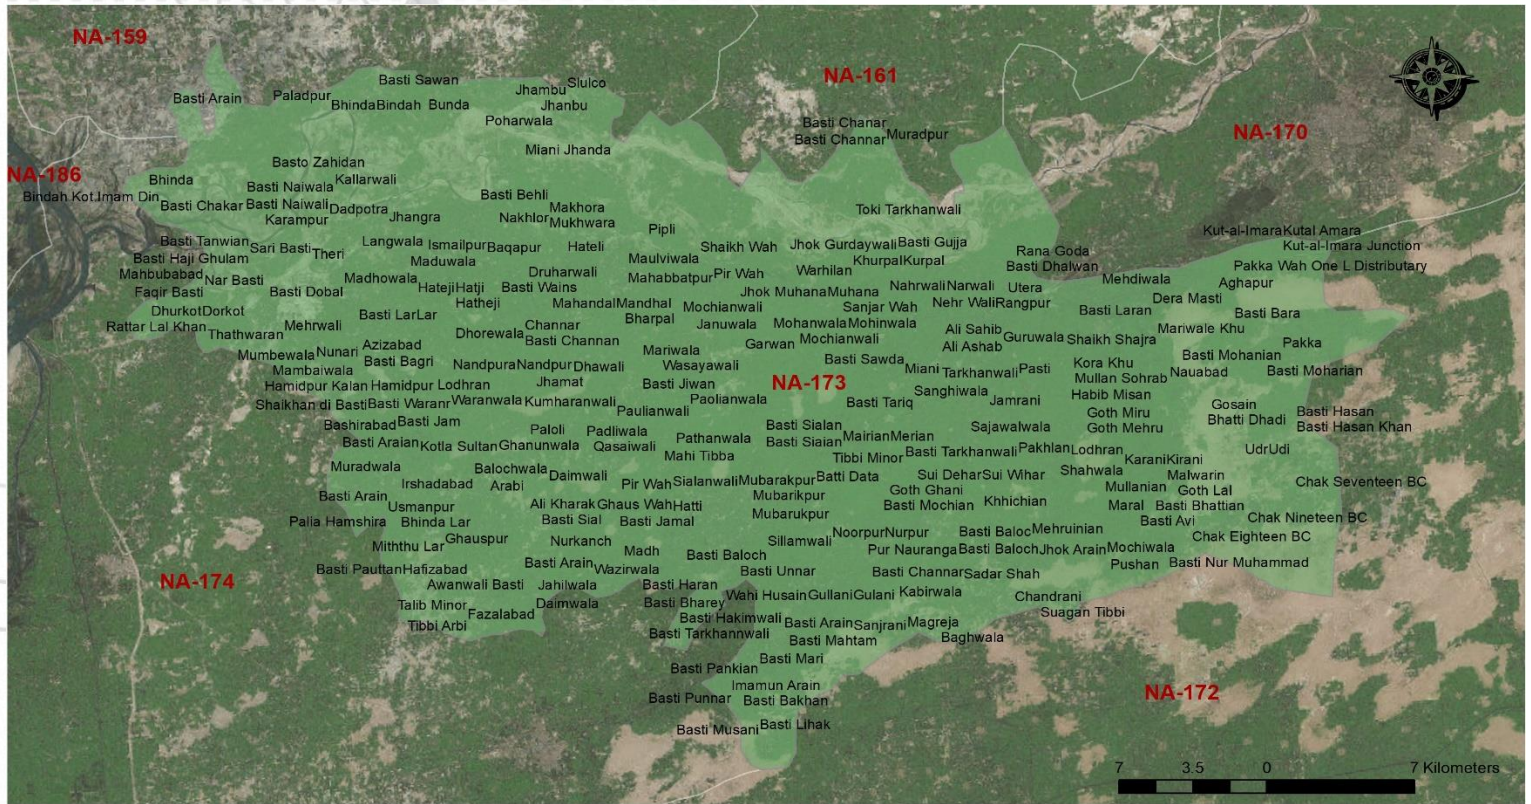

CONSTITUENCY PROFILE

NA-173 BAHAWALPUR-IV

PUNJAB

CONSTITUENCY POPULATION

701,223

VOTER STATISTICS

Male

216,227

Female

173,710

Total

389,937

56%

of the total population are registered as voters

POLLING STATIONS

46

Male

46

Female

177

Combined

269

Total

Number of polling stations where registered voters exceed 1,200

AVERAGE VOTER AT POLLING STATION

1,450

AVERAGE VOTER AT POLLING BOOTH

466

LIST OF CONTESTING CANDIDATES

#	Name	Name of Political Party
1	Khadeeja Aamir	Pakistan Tehreek-e-Insaf
2	Rukhsana Jabeen	Tehreek-e-Labaik Pakistan
3	Sahibzada Shahzain Abbasi	Independent
4	Muhammad Jamil	Independent
5	Makhdoom Syed Ali Hassan Gillani	Pakistan Peoples Party Parliamentarians
6	Malik Yasir Yar Waran	Independent
7	Mian Najeeb Ud Din Awaisi	Pakistan Muslim League (Nawaz)